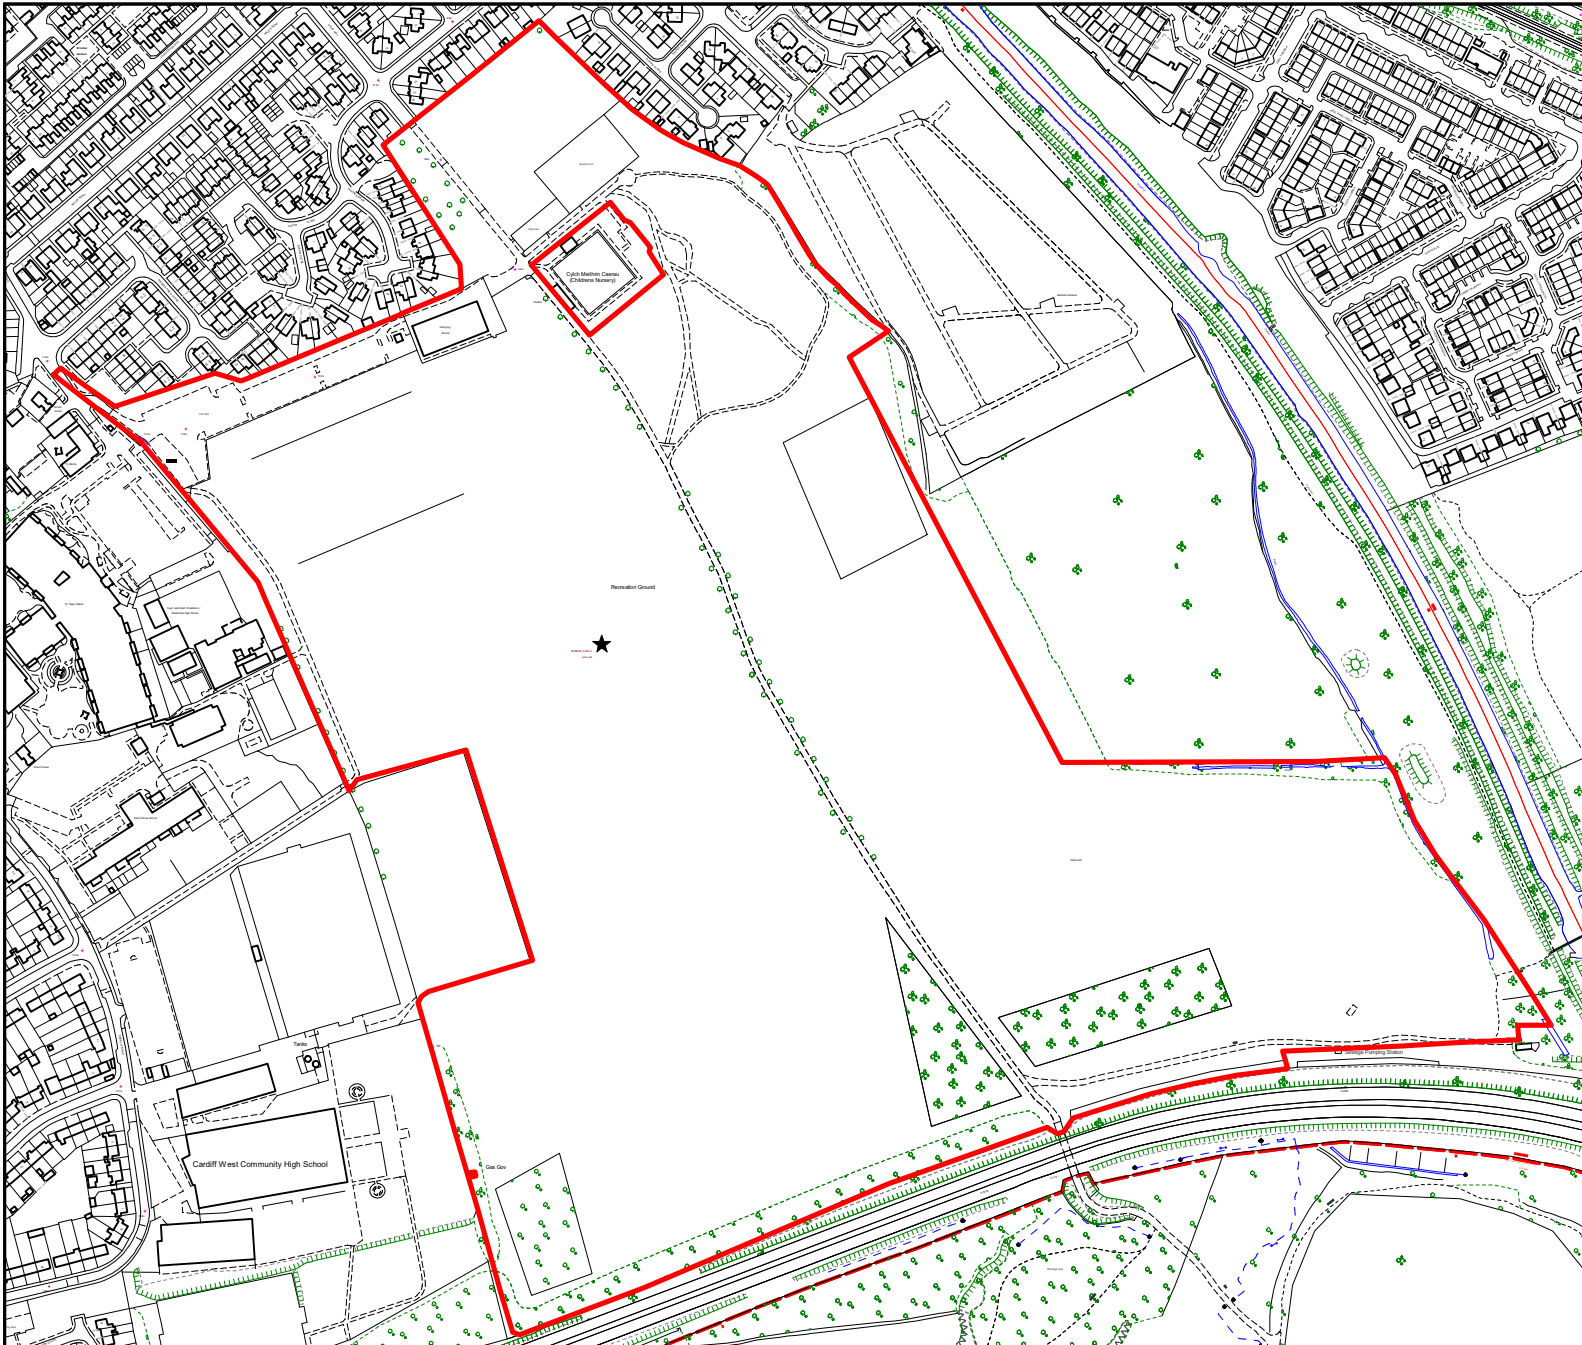

**CYNGOR SIR CAERDYDD
CARDIFF COUNTY COUNCIL**

CHIEF EXECUTIVE
Paul Orders

Neuadd y Sir,
Glanfa'r Iwerydd,
Caerdydd,
CF10 4UW.

County Hall,
Atlantic Wharf,
Cardiff,
CF10 4UW.

Trelai Park

© Crown copyright and database rights (2024).

Ordnance Survey AC0000816513

This copy is produced specifically to supply County Council information NO further copies may be made.