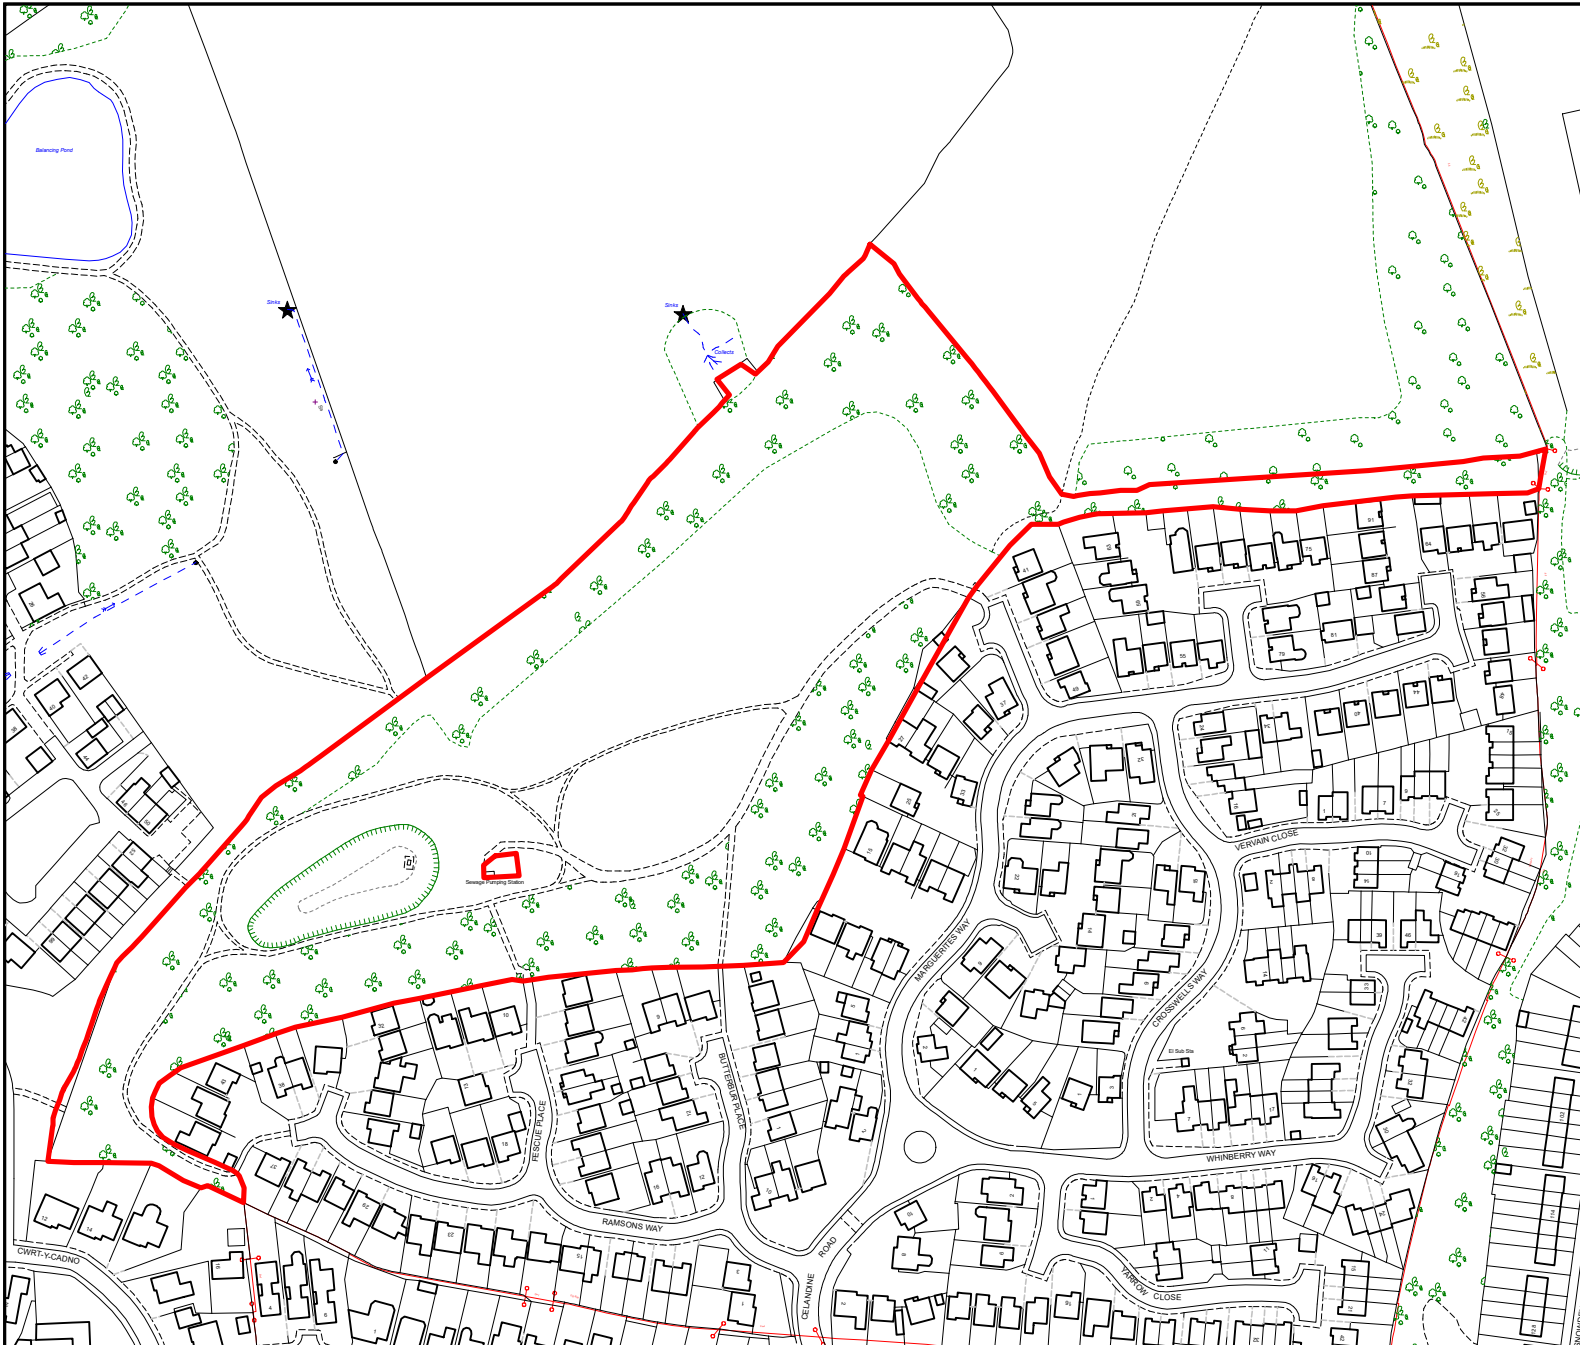

Neuadd y Sir,
Glanfa'r Iwerydd,
Caerdydd,
CF10 4UW.

County Hall,
Atlantic Wharf,
Cardiff,
CF10 4UW.

Trelai Park

© Crown copyright and database rights (2024).

Ordnance Survey AC0000816513

This copy is produced specifically to supply County Council information NO further copies may be made.