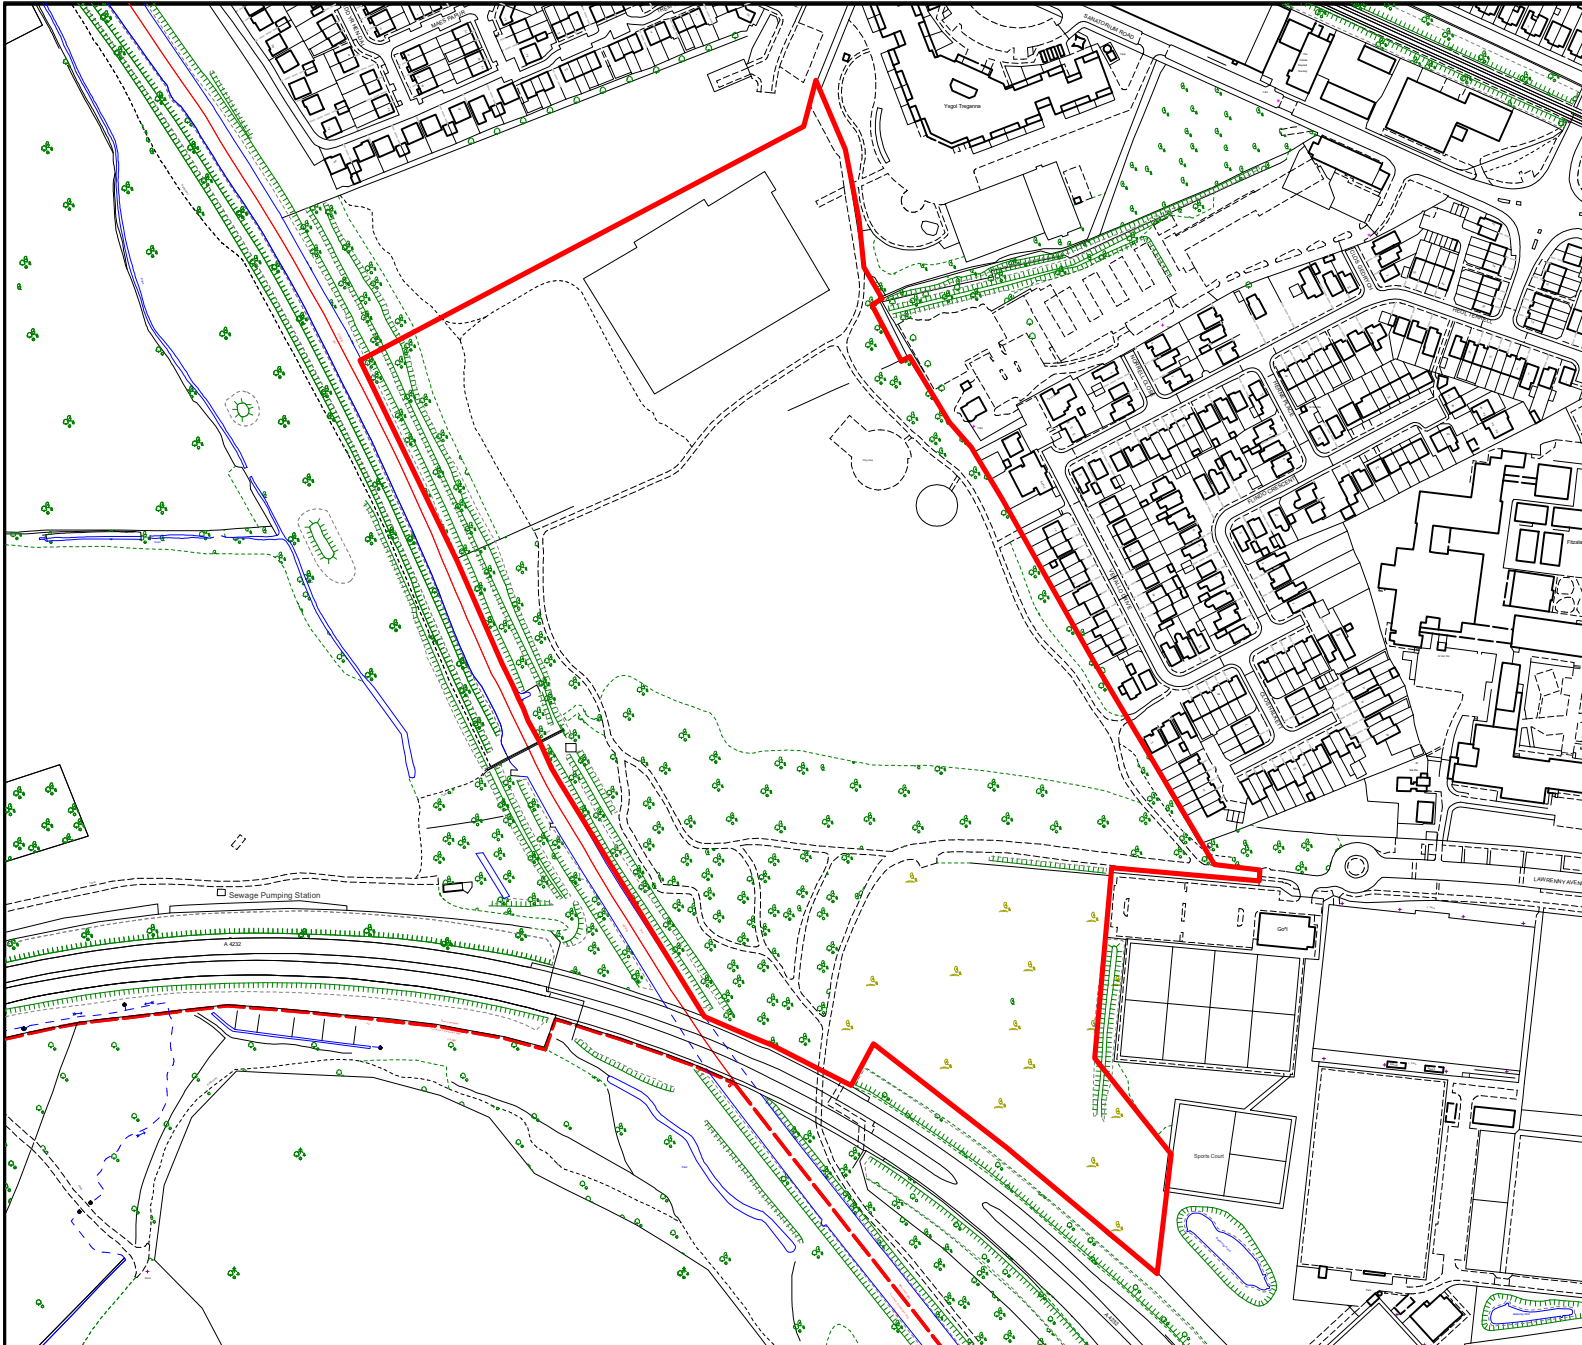

**CYNGOR SIR CAERDYDD
CARDIFF COUNTY COUNCIL**

CHIEF EXECUTIVE
Paul Orders

Neuadd y Sir,
Glanfa'r Iwerydd,
Caerdydd,
CF10 4UW.

County Hall,
Atlantic Wharf,
Cardiff,
CF10 4UW.

Sanatorium Park

© Crown copyright and database rights (2024).

Ordnance Survey AC0000816513

This copy is produced specifically to supply County Council information NO further copies may be made.