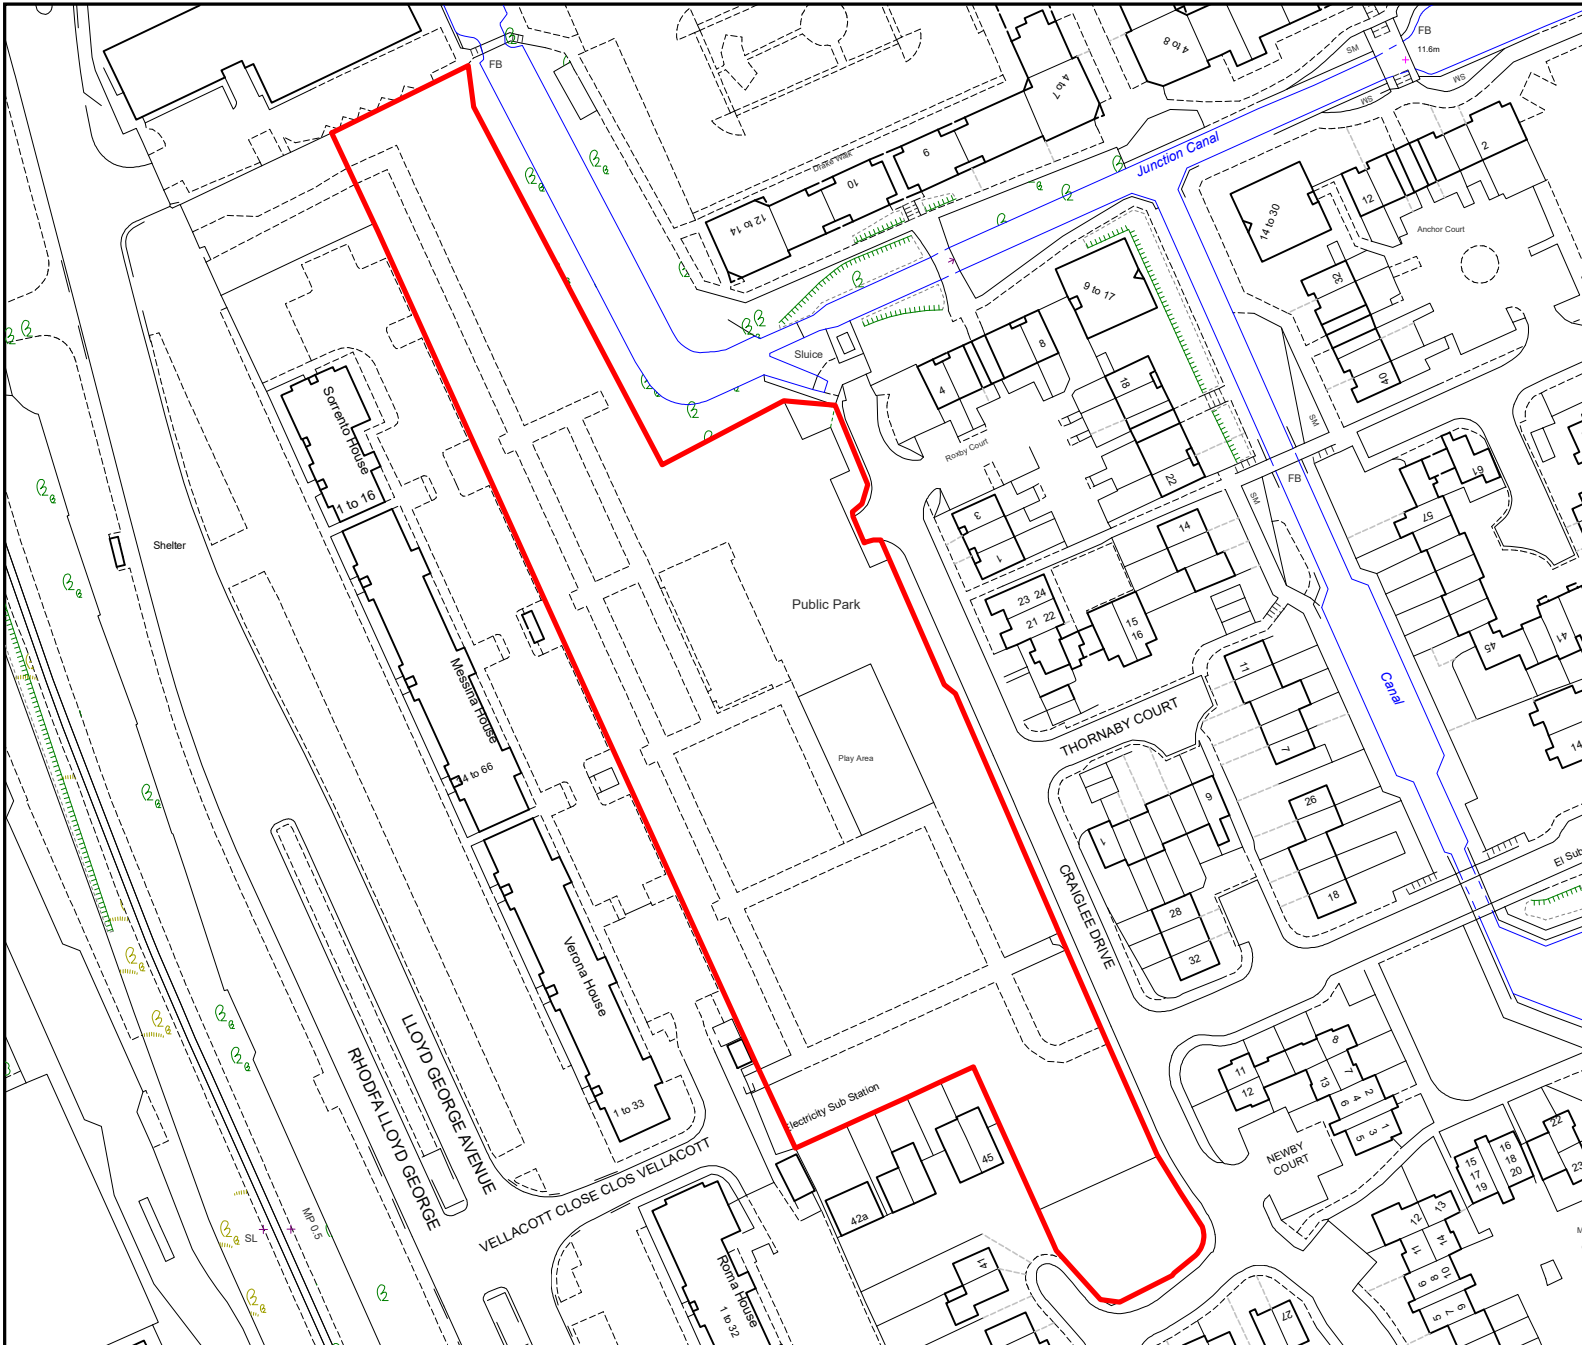

Neuadd y Sir,
 Glanfa'r Iwerydd,
 Caerdydd,
 CF10 4UW.

County Hall,
 Atlantic Wharf,
 Cardiff,
 CF10 4UW.

Cemetery Park

© Crown copyright and database rights (2023).

Ordnance Survey AC0000816513

This copy is produced specifically to supply County Council information NO further copies may be made.