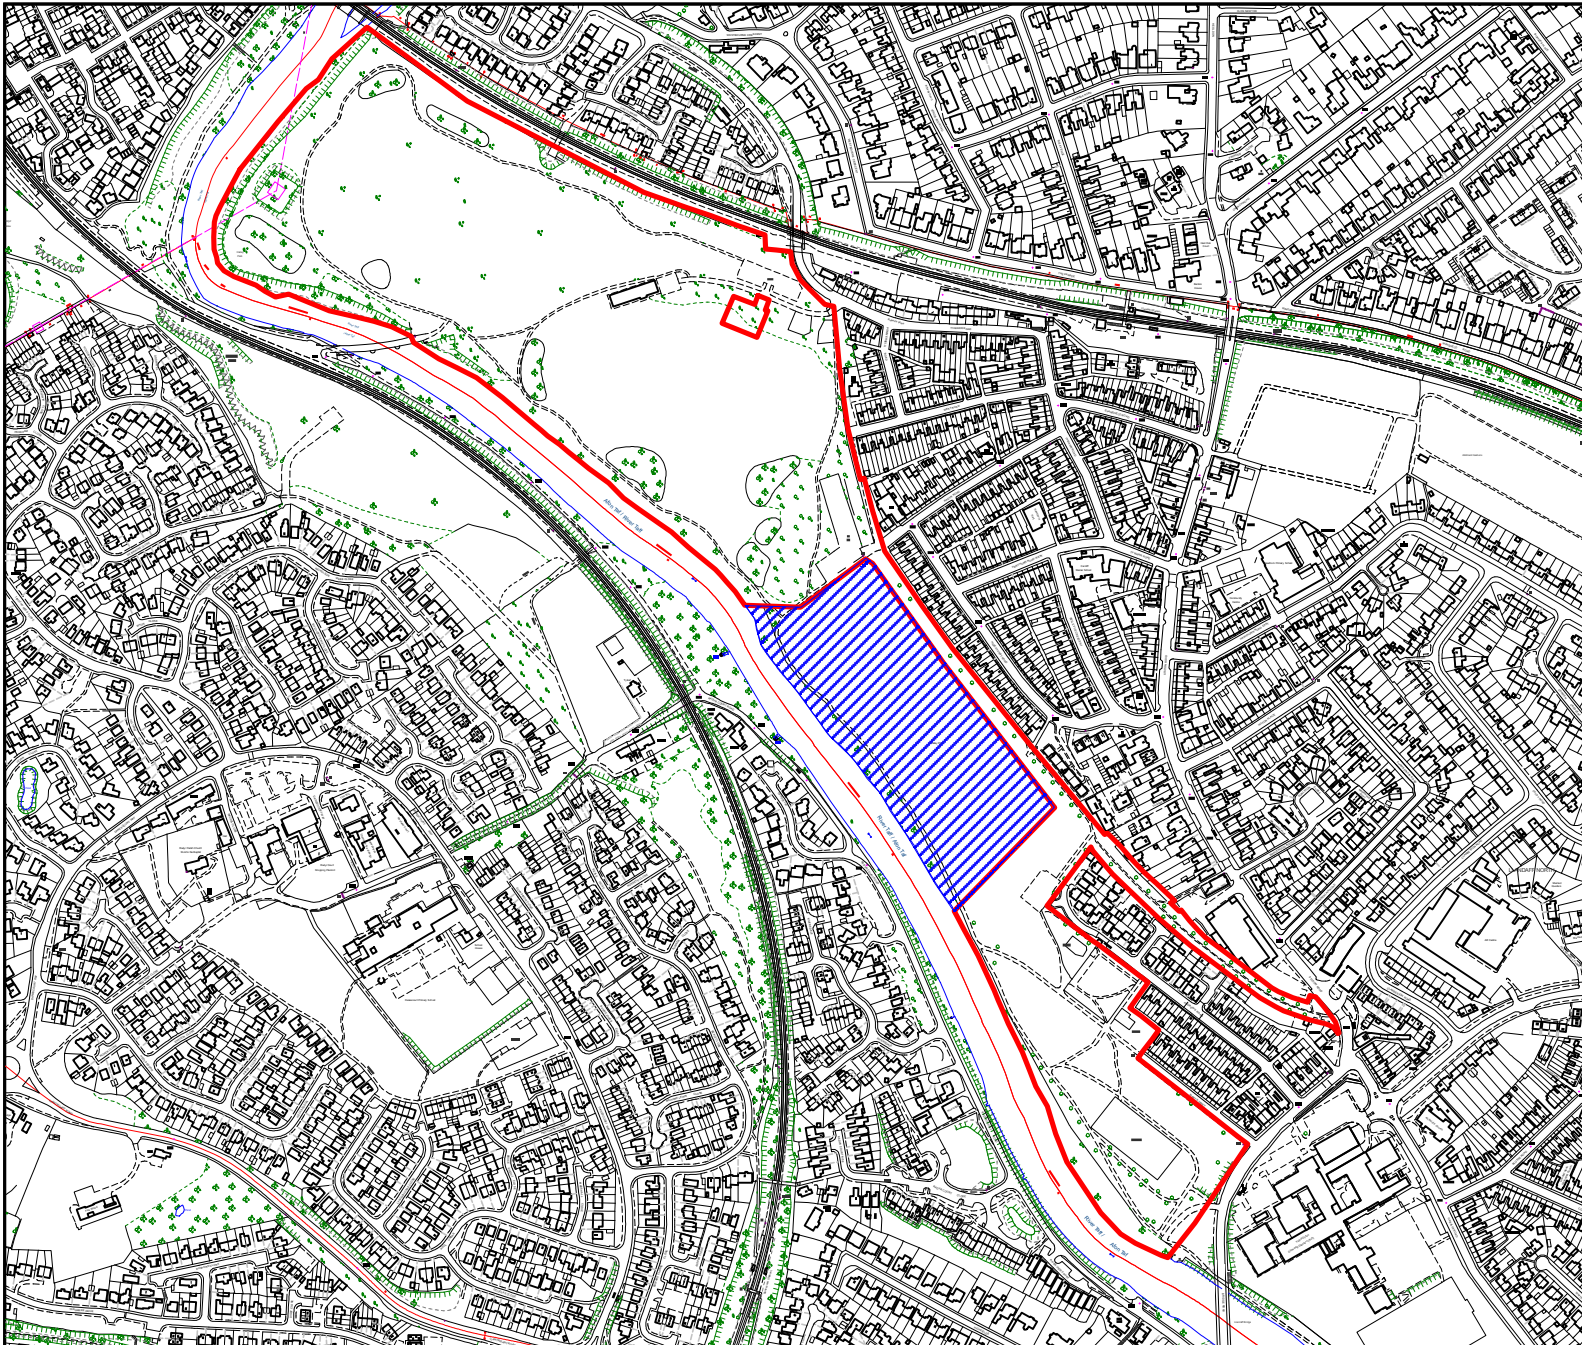

CYNGOR SIR CAERDYDD
CARDIFF COUNTY COUNCIL

CHIEF EXECUTIVE
Paul Orders

Neuadd y Sir,
Glanfa'r Iwerydd,
Caerdydd,
CF10 4UW.

County Hall,
Atlantic Wharf,
Cardiff,
CF10 4UW.

Hailey Park

© Crown copyright and database rights (2024).

Ordnance Survey AC0000816513

This copy is produced specifically to supply County Council information NO further copies may be made.