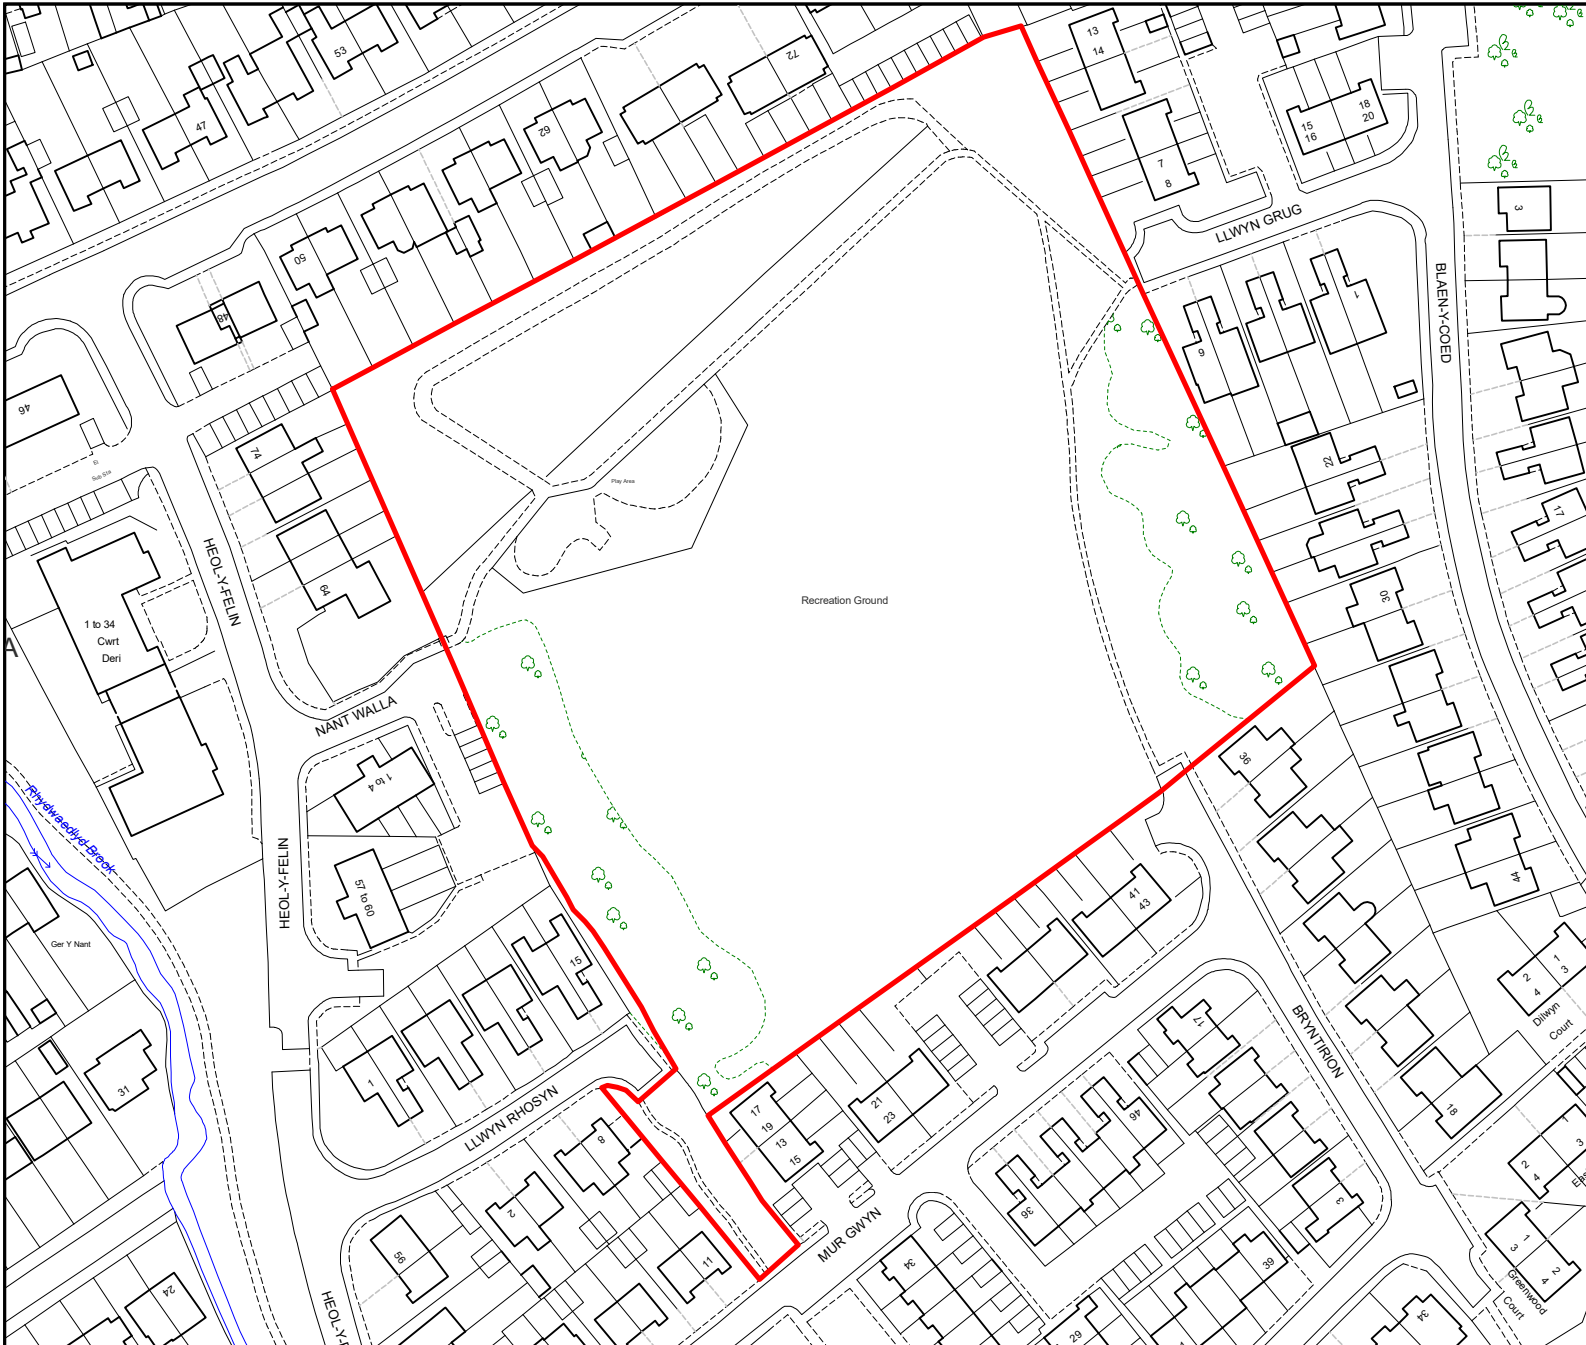

**CYNGOR SIR CAERDYDD
CARDIFF COUNTY COUNCIL**

CHIEF EXECUTIVE
Paul Orders

Neuadd y Sir,
Glanfa'r Iwerydd,
Caerdydd,
CF10 4UW.

County Hall,
Atlantic Wharf,
Cardiff,
CF10 4UW.

Heol Llanishen Fach Open Space

© Crown copyright and database rights (2024)
Ordnance Survey AC0000816513

This copy is produced specifically to supply County Council information NO further copies may be made.